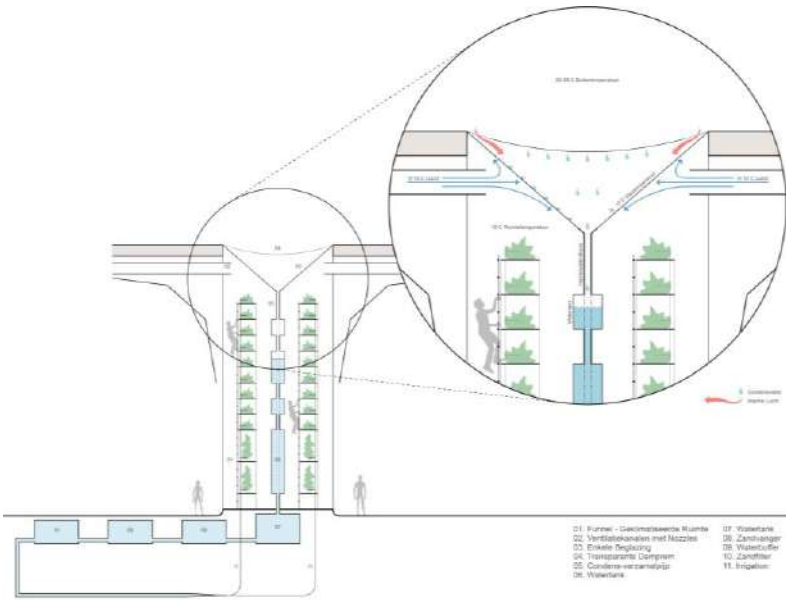

Architecture Becomes the Best of Cultures Coming Together

Water Generating Pavilion