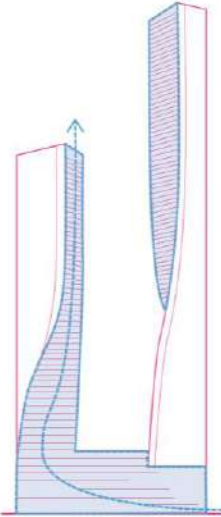

Sustainability

The Green Spine