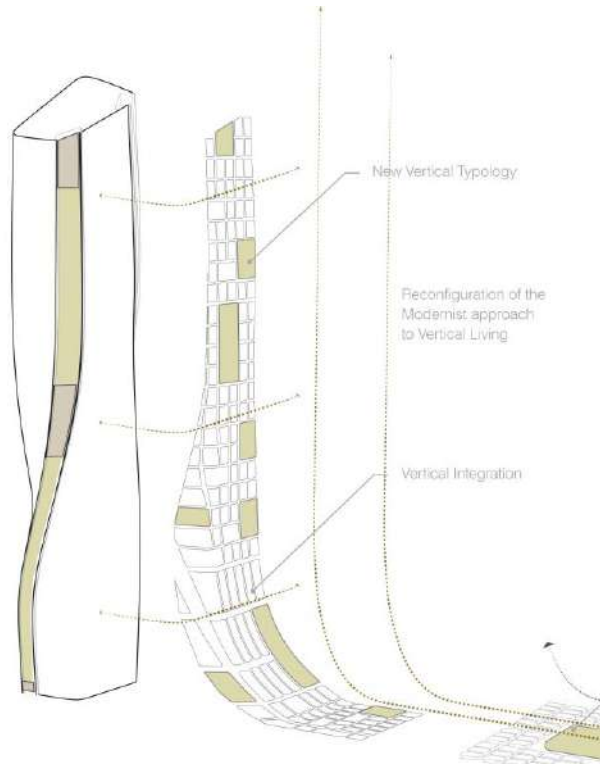

Sustainability

Weatherscape

WEATHER FORECAST

- **SERENITY PARADISE**
  Comfort Climate exterior:
  Temperature: 24-30°C
  Humidity: 40-60%
  Fresh tropical fruits, soft & full
  Aromatic TREES: approx. 20 ft
  Vertical Axis: approx. 100 m
  Technical Devices: water | Basin, High pressure nozzles, vertical green walls
- **CLOUD FOREST**
  Comfort Climate interior:
  Aromatic built forest, floating in
  ecology, waterfall
  Technical Devices: water fall, no
  Clouds, full resource: Nozzle
  vertical floating forest install

WATERWAY
Proposed Weather Cells:
Comfort Climate 22-26 °C
Light breeze, evaporation, green
Amount TREES including Spa & Wellness & plaza approx. 100 trees per meter
Low mass atmosphere
Technical Devices: water/fountain, mist clouds, High pressure performing nozzles