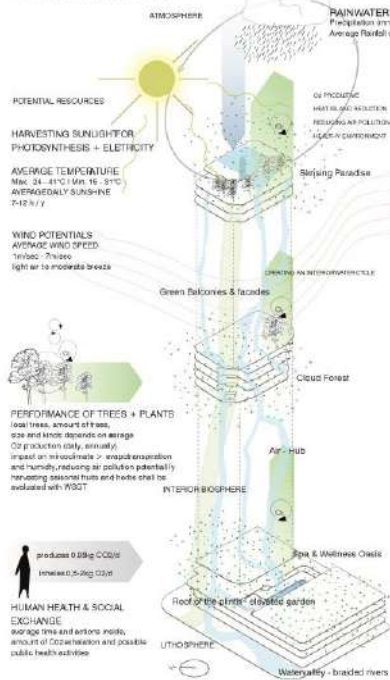

Sustainability

Weatherscape

WEATHER FORECAST

- **SERENITY PARADISE**
  Comfort Climate exterior:
  Temperature: 24-30°C
  Humidity: 40-60%
  Fresh tropical fruits, soft & full
  Aromatic TREES: approx. 20 ft
  Vertical Axis: approx. 100 m
  Technical Devices: water | Basin, High pressure nozzles, vertical green walls
- **CLOUD FOREST**
  Comfort Climate interior:
  Aromatic built forest, floating in
  ecology, waterfall
  Technical Devices: water fall, no
  Clouds, full resource: Nozzle
  vertical floating forest install

WATERWAY
Proposed Weather Cells:
Comfort Climate 22-26 °C
Light breeze, evaporation, green
Amount TREES including Spa & Wellness & plaza approx. 100 trees per meter
Low mass atmosphere
Technical Devices: water/fountain, mist clouds, High pressure performing nozzles