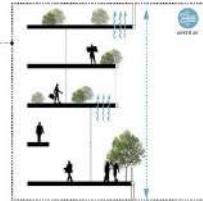

Façade & Sustainability

Thermal Comfort, Air Quality, Noise Absorption & Biophilia