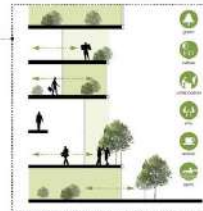

Façade & Sustainability

Thermal Comfort, Air Quality, Noise Absorption & Biophilia