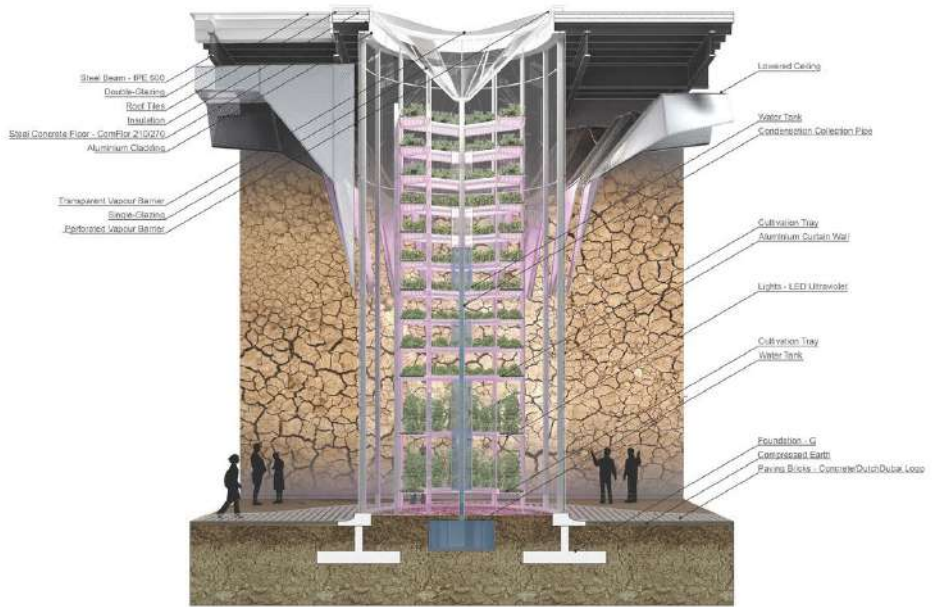

Architecture Becomes the Best of Cultures Coming Together

Water Generating Pavilion